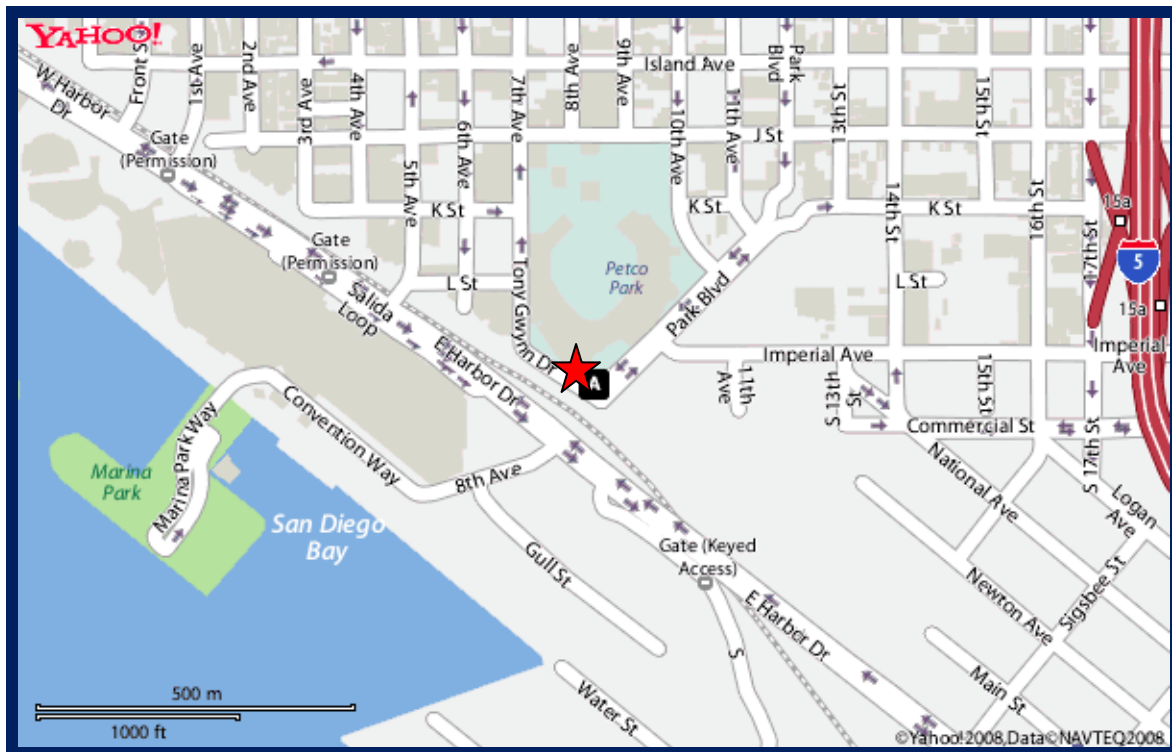

PETCO PARK

Home of the San Diego Padres
100 Park Boulevard ♦ San Diego ♦ California ♦ 92101
Main Line: 619-795-5000

★ = Home Plate Gate is located at
Park Blvd. and Tony Gwynn Dr.