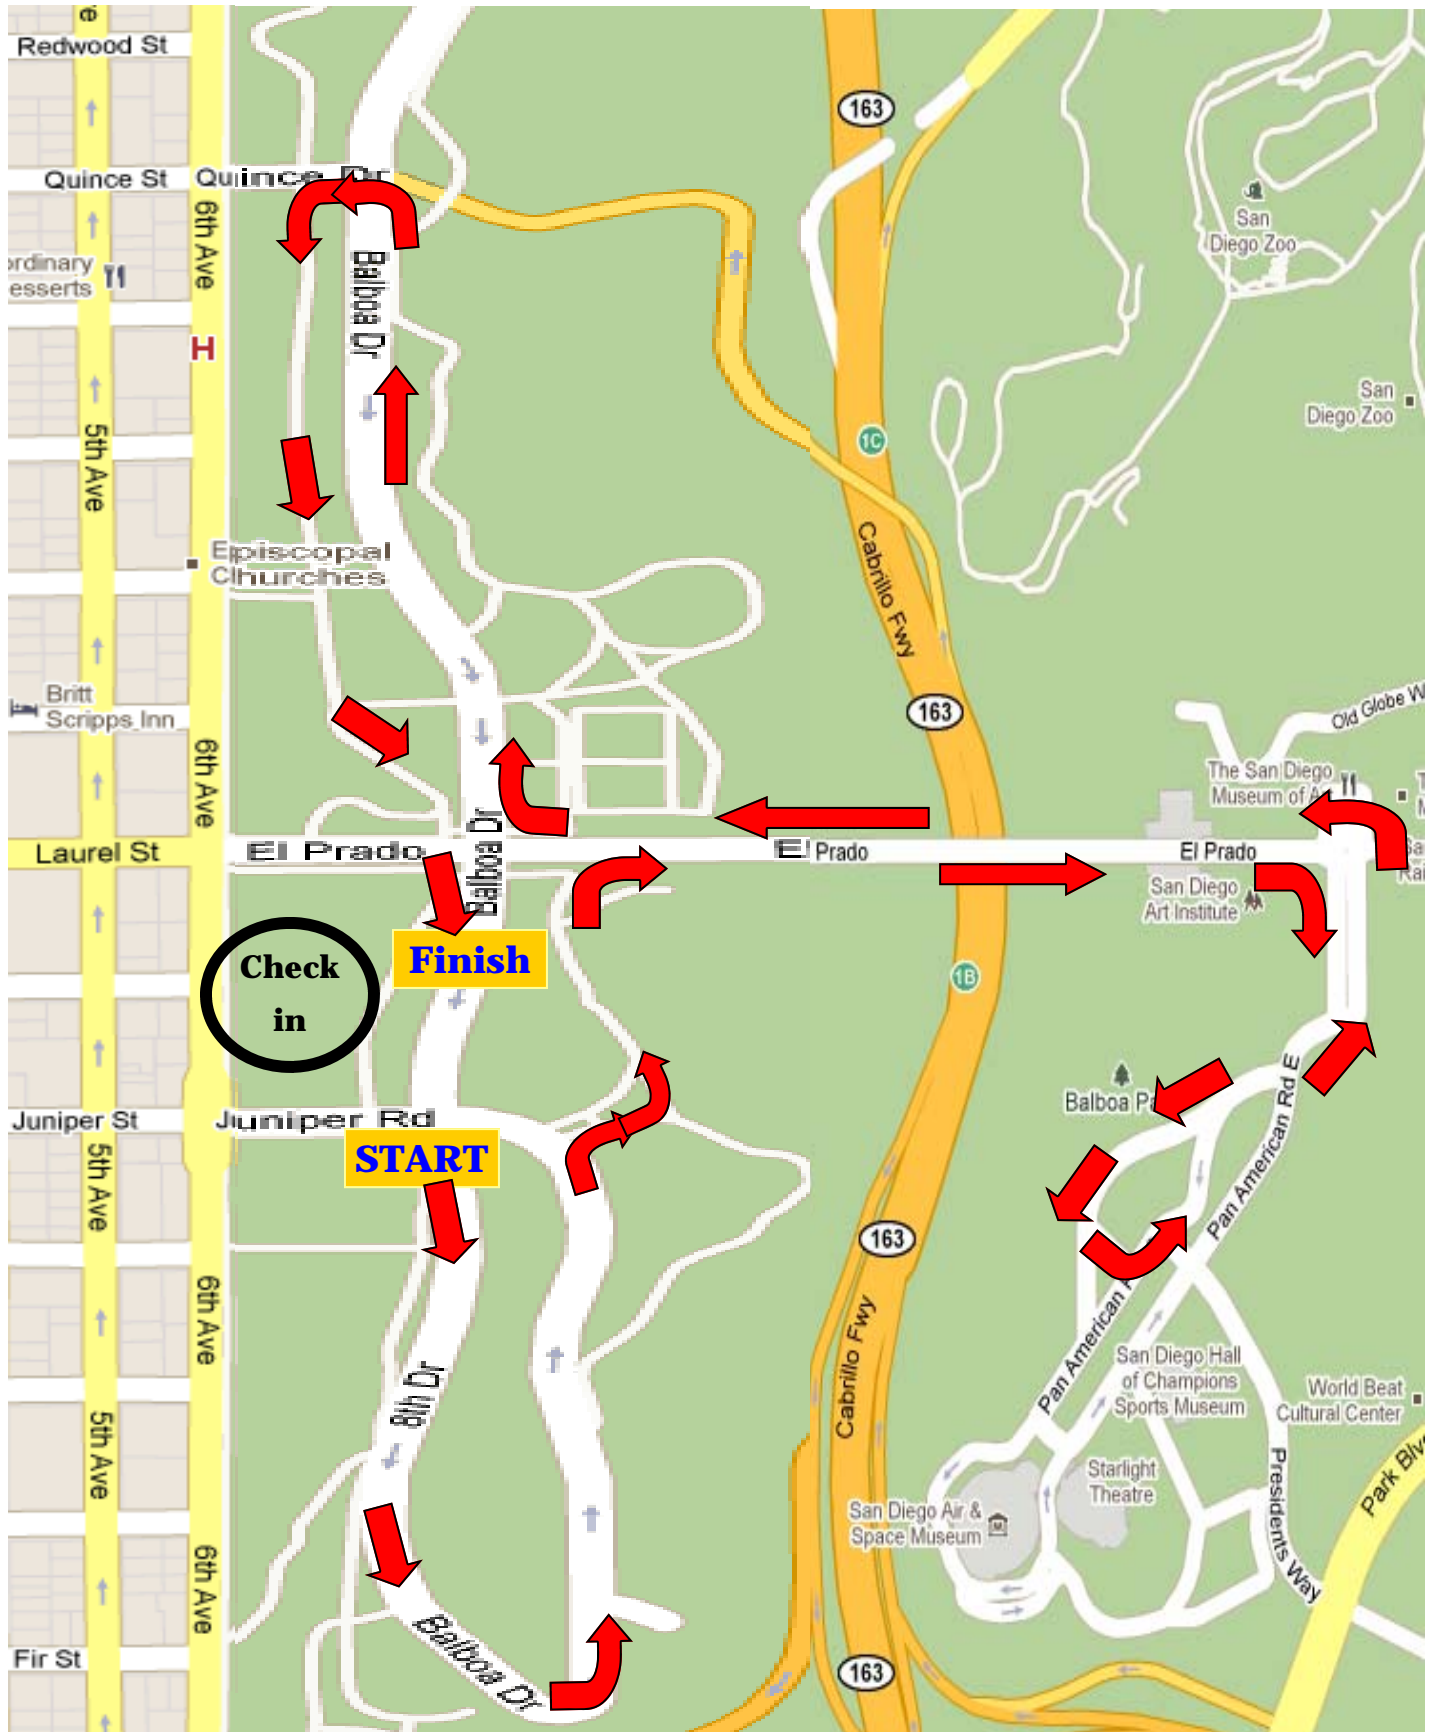

2011 Race for Autism 5K Course

5K Course Subject to adjustments